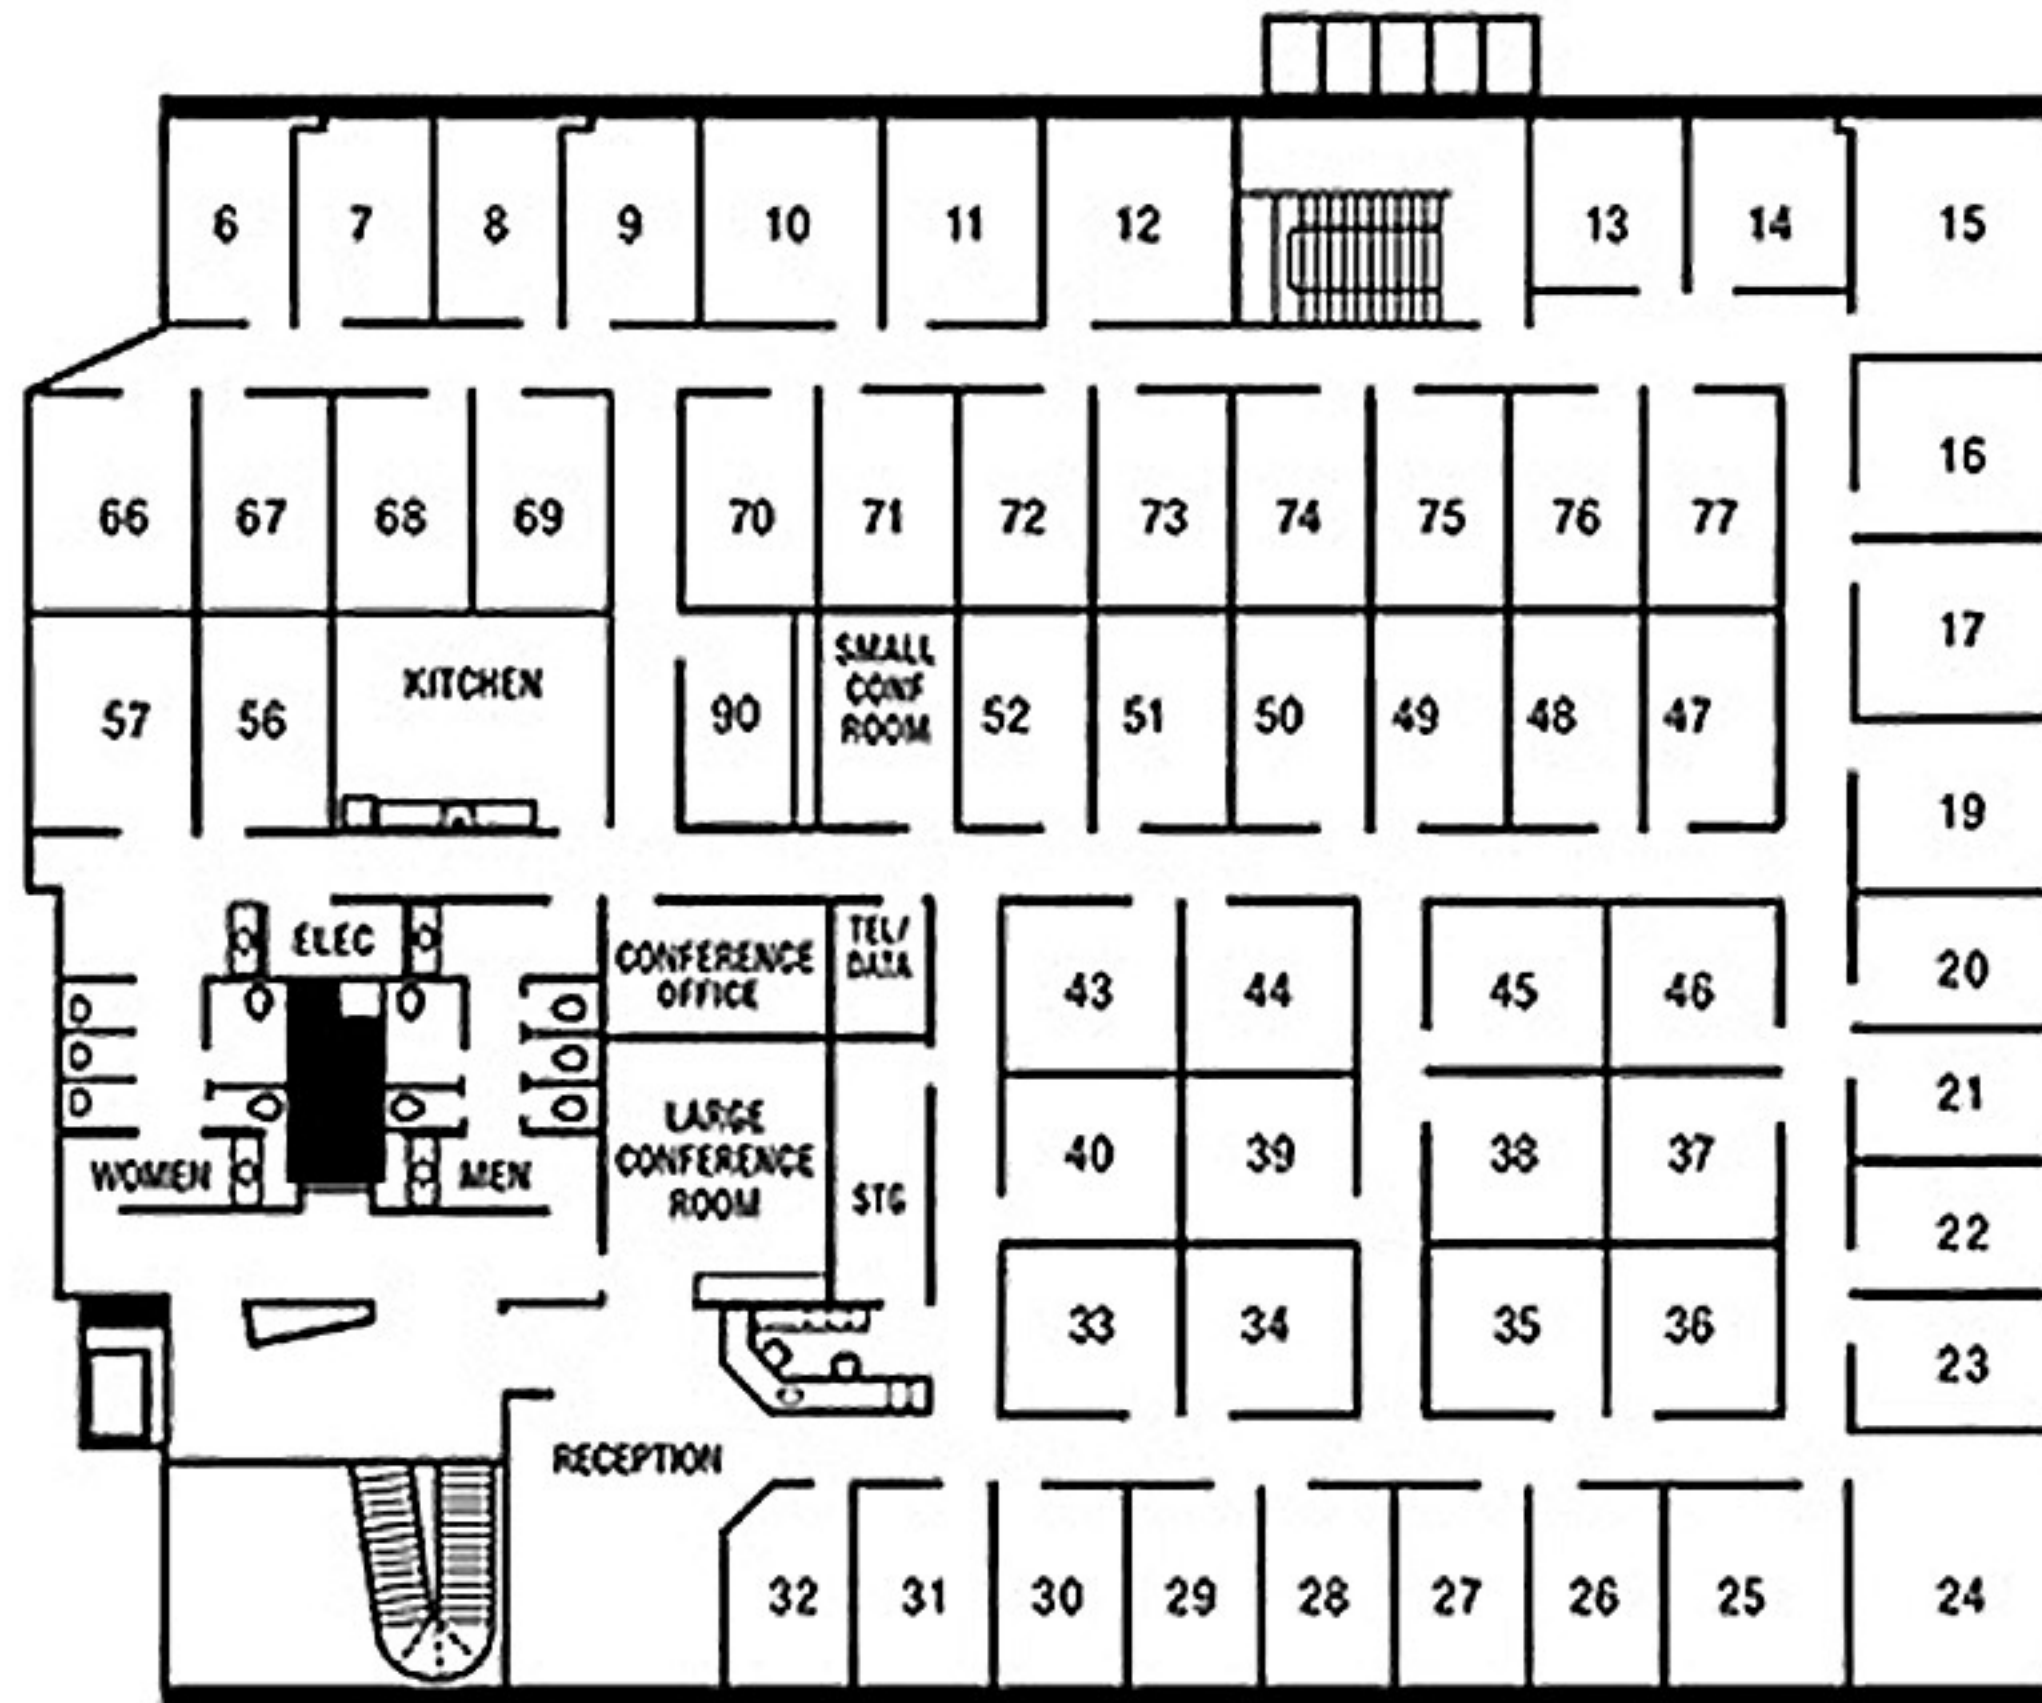

# BARRISTER

EXECUTIVE SUITES, INC.

## VALENCIA SUMMIT

27240 Turnberry Lane, Suite 200

Valencia, CA 91355

(661) 362-0700/http://www.barrister-suites.com

800-576-0744

Suite Manager: Barbi Davis  
Hours of Operation: 8:30 am to 5:00 pm

**DIRECTIONS:** From the 5 Freeway north, exit at Magic Mountain Parkway, turn left. Right on The Old Road, left on Turnberry Lane.

**PARKING:** FREE

**AMENITIES:** On-site Manager, Receptionist, Conference Rooms, High-Speed Internet Access, Voice Mail, Facsimile, Photocopier, Postage, Kitchen, Rental Furniture

**POINTS OF INTEREST:** Located in the prestigious Valencia Gateway. Convenient access to the I-5 Freeway and Highway 126. Close to Newhall Ranch, Valencia Town Center, Six Flags Magic Mountain and Valencia Country Club.