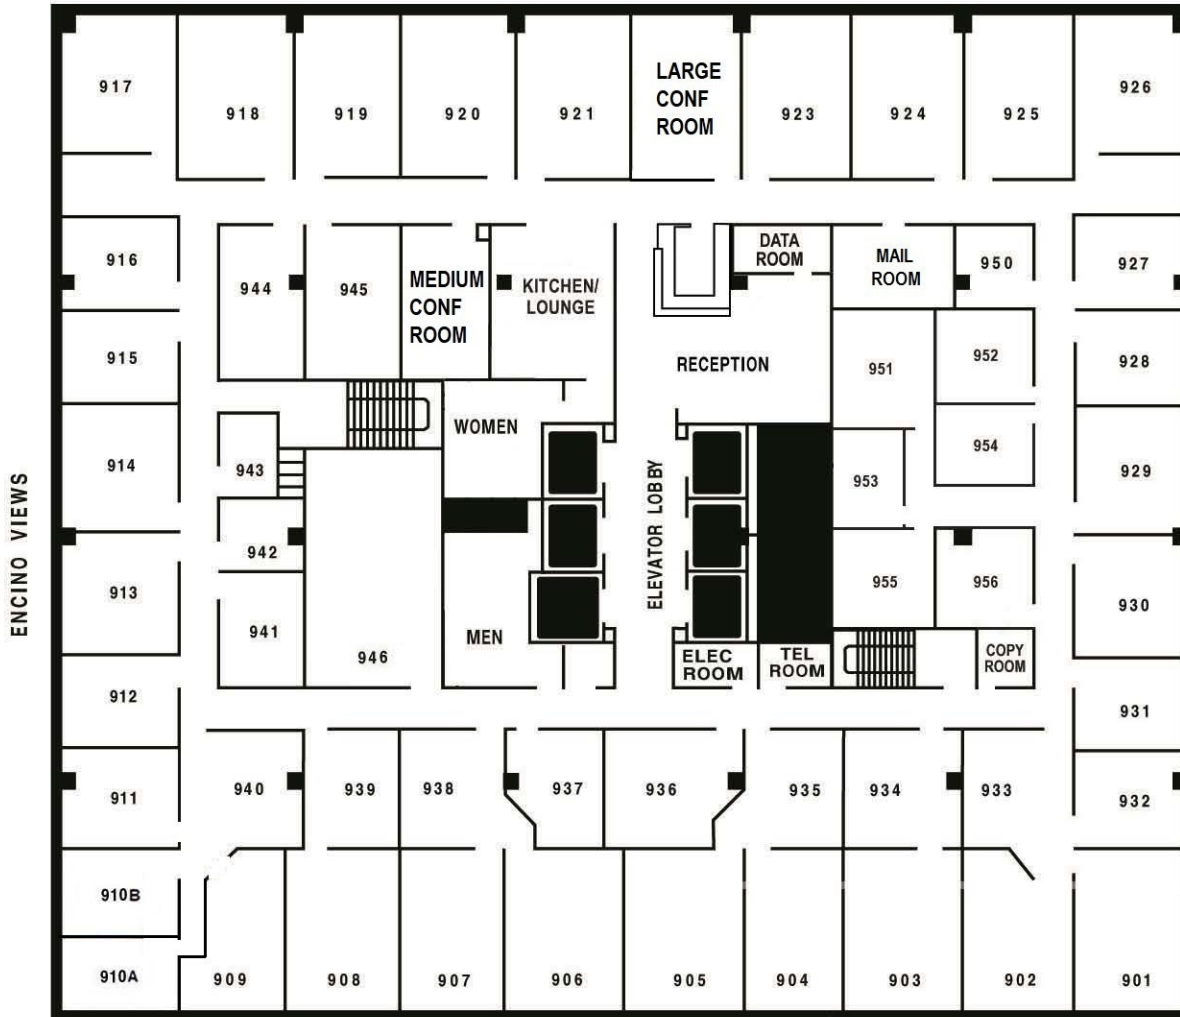

BARRISTER

EXECUTIVE SUITES, INC.

COMERICA BANK BUILDING

Sherman Oaks Galleria

15303 Ventura Boulevard, Suite 900, Sherman Oaks, CA 91403

VALLEY VIEWS

SANTA MONICA MOUNTAINS

DIRECTIONS: 101 Fwy exit Haskell, go south, Ventura Blvd., go east, corner of Ventura Blvd. and Sepulveda. OR 405 Fwy, exit Burbank Blvd., go east, Sepulveda go south

AMENITIES: Views, High-Speed Internet Access, Voice Mail, Facsimile, Photocopiers, Conference Room, Rental Furniture, Free Coffee Service, On-site Gym

POINT OF INTEREST: Theaters, Sherman Oaks Galleria, Restaurants, Boulevard Shopping, Miniature Golf & Entertainment, Food Court, 10 minutes from Van Nuys Court House

STUDIO CITY VIEWS