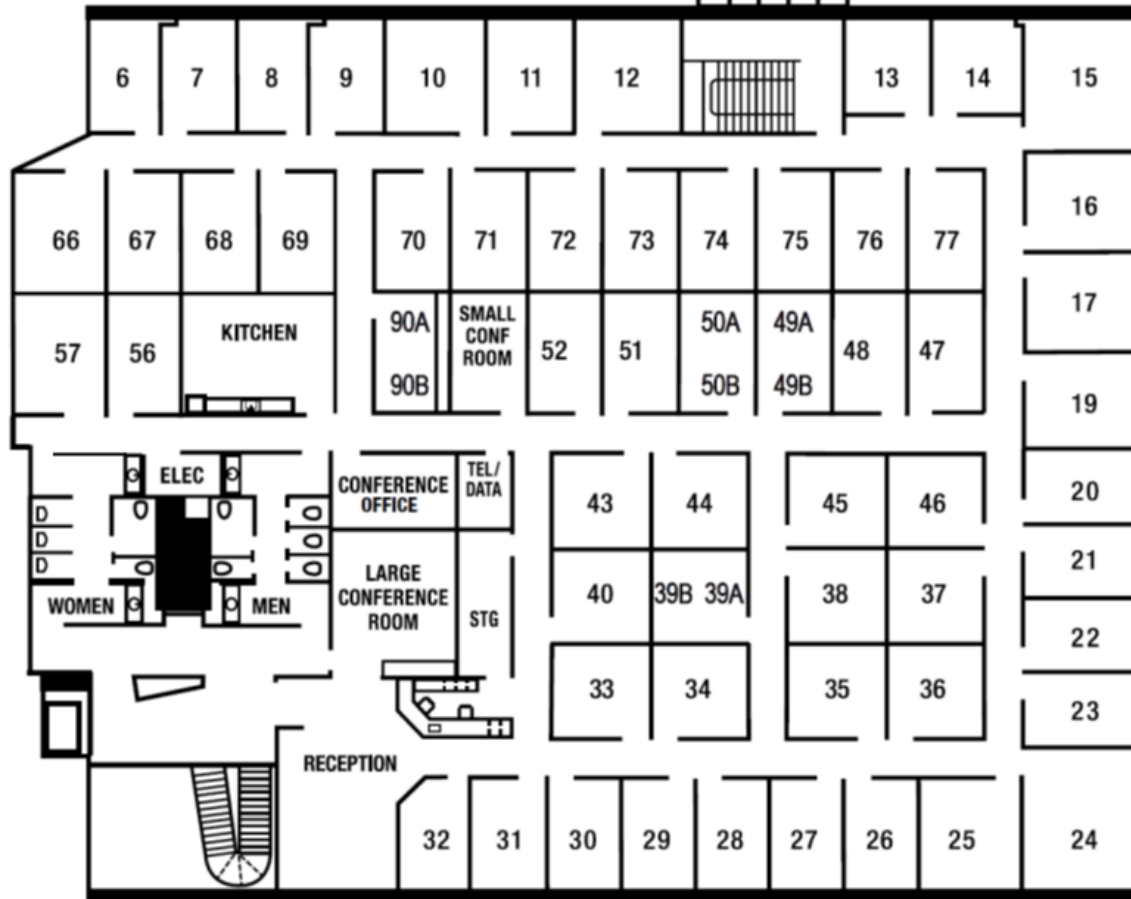

BARRISTER

EXECUTIVE SUITES, INC.

VALENCIA SUMMIT

27240 Turnberry Lane, Suite 200

Valencia, CA 91355

(661) 362-0700/http://www.barrister-suites.com

800.576.0744

Operations Manager: Wendy Umanzor
Hours of Operation: 8:30 am to 5:00 pm

DIRECTIONS: From the 5 Freeway north, exit at Magic Mountain Parkway, turn left. Right on The Old Road, left on Turnberry Lane.

PARKING: FREE

AMENITIES: On-site Manager, Receptionist, Conference Rooms, High-Speed Internet Access, Voice Mail, Facsimile, Photocopier, Postage, Kitchen, Rental Furniture

POINTS OF INTEREST: Located in the prestigious Valencia Gateway. Convenient access to the I-5 Freeway and Highway 126. Close to Newhall Ranch, Valencia Town Center, Six Flags Magic Mountain and Valencia Country Club.